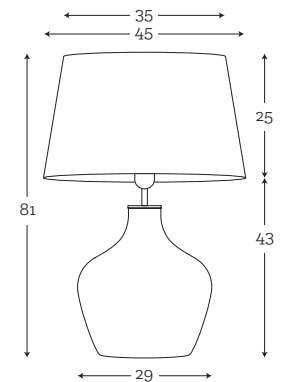

Madeira

MADEIRA TRANSPARENT STAINLESS STEEL

Code: 09-3001A025

SHADE:

A025-cream shade/
white inside

MADEIRA BLUR STAINLESS STEEL

Code: 09-3151A024

SHADE:

A024-grey shade/
white inside

MADEIRA OPAL STAINLESS STEEL

Code: 09-3141A026

SHADE:

A026-black shade/
white inside