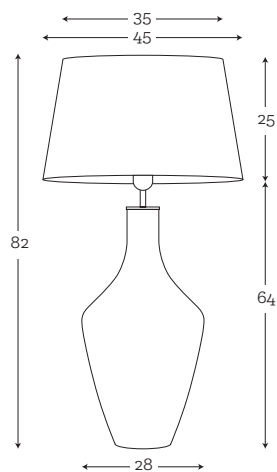

Ceylon

CEYLON S GRAY STAINLESS STEEL

Code: 02-5101A026

SHADE:

A026-black shade/
white inside