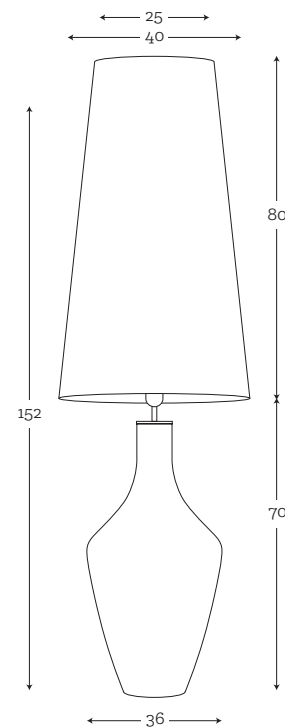

SHADE:

A042-white shade/
white inside