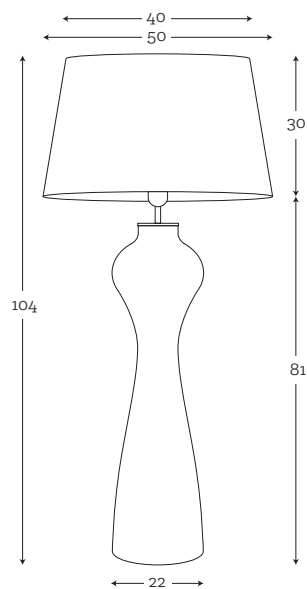

# Havana

**HAVANA L TRANSPARENT  
STAINLESS STEEL**

Code: 03-7001A003

**SHADE:**

A003-graphite shade/  
white inside

**HAVANA S  
STAINLESS STEEL**

Code: 03-5001A020

**SHADE:**