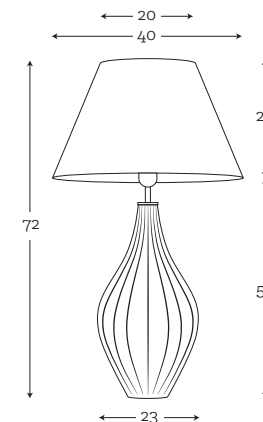

SHADE:

A033-grey shade/
white inside