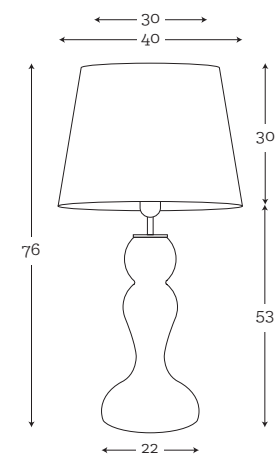

Flores

FLORES GRAY OLD BRASS

Code: 11-4012A012

SHADE:

A012-black shade/
gold matt inside

FLORES TRANSPARENT STAINLESS STEEL

Code: 11-4001A011

SHADE:

A011-black shade/
silver matt inside

FLORES TRANSPARENT BASS

Code: 11-4003A012

SHADE:

A012-black shade/
gold matt inside