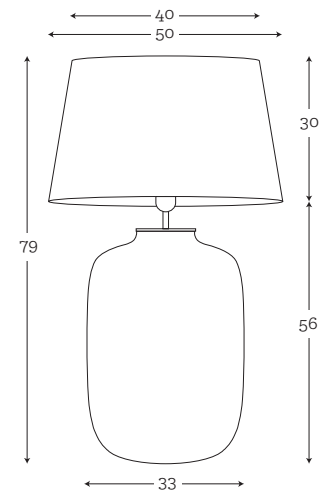

Misool

**MISOOL TRANSPARENT
STAINLESS STEEL**

Code: 14-4001A003

SHADE:

A003-graphite shade/
white inside

**MISOOL RUBY
STAINLESS STEEL**

Code: 14-4021A003

SHADE:

A003-graphite shade/
white inside