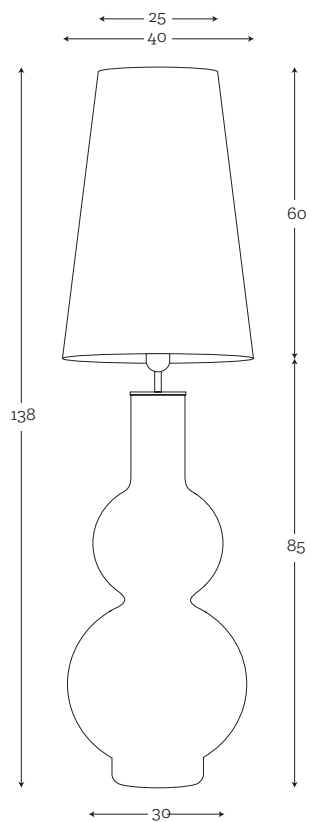

Aruba

**ARUBA TRANSPARENT
STAINLESS STEEL**

Code: 05-7001A036

SHADE:

A036-black shade/
white inside