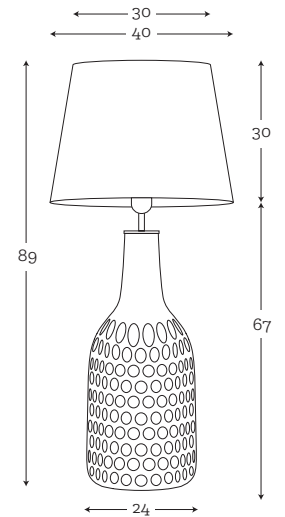

Alor

ALOR TRANSPARENT BRASS

Code: 01-5003A012

SHADE:

A012-black shade/
gold matt inside

ALOR TRANSPARENT STAINLESS STEEL

Code: 01-5001A011

SHADE:

A011-black shade/
silver matt inside