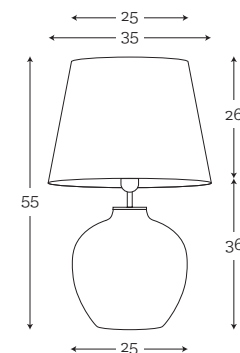

A022-black shade/  
gold metallic inside

**TIMOR OLIVE  
STAINLESS STEEL**

Code: 10-2351A039

**SHADE:**

A039-black shade/  
silver metallic inside

Timor