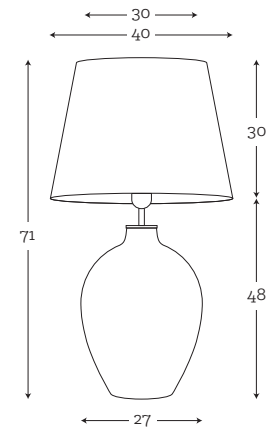

Luzon

**LUZON PEARL
STAINLESS STEEL**

Code: 06-3311A040

SHADE:

A040-black shade/
silver metallic inside

**LUZON OLIVE
STAINLESS STEEL**

Code: 06-3351A040

SHADE:

A040-black shade/
silver metallic inside