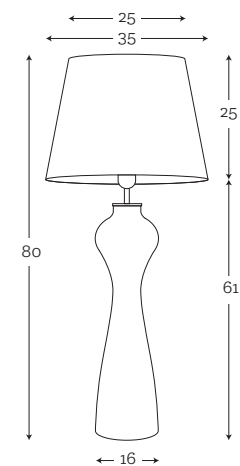

Havana

**HAVANA L TRANSPARENT
STAINLESS STEEL**

Code: 03-7001A003

SHADE:

A003-graphite shade/
white inside

**HAVANA S
STAINLESS STEEL**

Code: 03-5001A020

SHADE:

A020-black shade/
silver matt inside