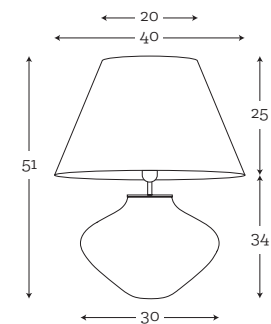

Bali

BALI STAINLESS STEEL

Code: 07-2001A037

SHADE:

A037-terra beige shade/
white inside

BALI STAINLESS STEEL

Code: 07-2001A033

SHADE:

A033-grey shade/
white inside