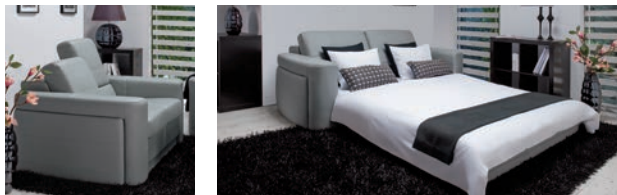

szer. / głęb. / wys.
width / depth / height